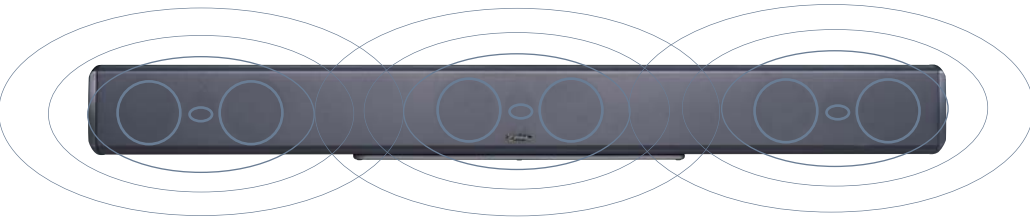

The TSS 3-in-1 will instantly and dramatically upgrade the sound of any television connected to an A/V receiver. As part of a complete home theater system, it will deliver the left, right and center channels with all the finesse of the three separate speakers it replaces, delivering crisp dialogue and spacious imaging.

Designed to match the size and look of popular flat-panel plasma and LCD displays, the TSS 3-in-1 is stylish new proof of Infinity's genius for innovation.

#### **SIMPLE, ELEGANT, FLEXIBLE**

- Extruded- and brushed- aluminum enclosure
- MMD drivers
- Three 2-way speakers with dual 3-1/2" woofers and a 3/4" tweeter
- Magnetically shielded
- Includes wall bracket
- Includes base for shelf placement
- Available in platinum or charcoal